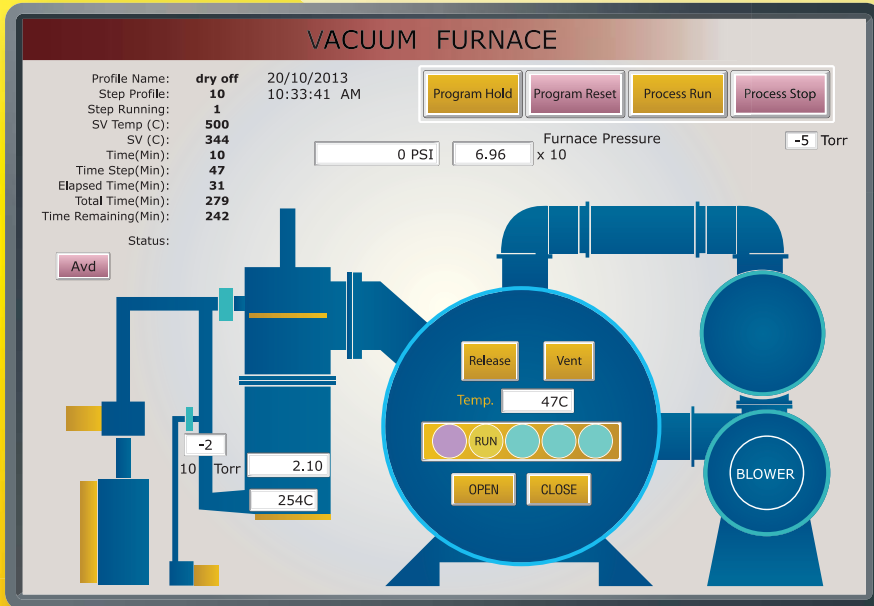

Vacuum Furnace Horizontal Type

CHS-ASIA Vacuum Furnace Horizontal Type, Front loading design with hinged front door and autoclave system for easy, convenient unobstructed loading & unloading of workloads and fixtures.

Application

- *Brazing*
- *Hardening*
- *Bright Annealing*