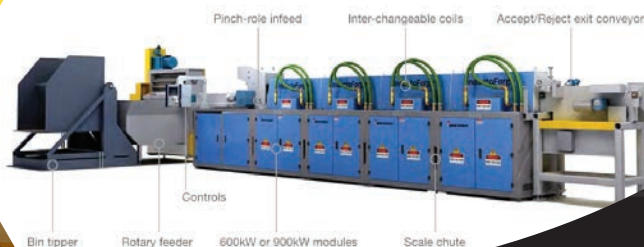

Induction Forge Heating